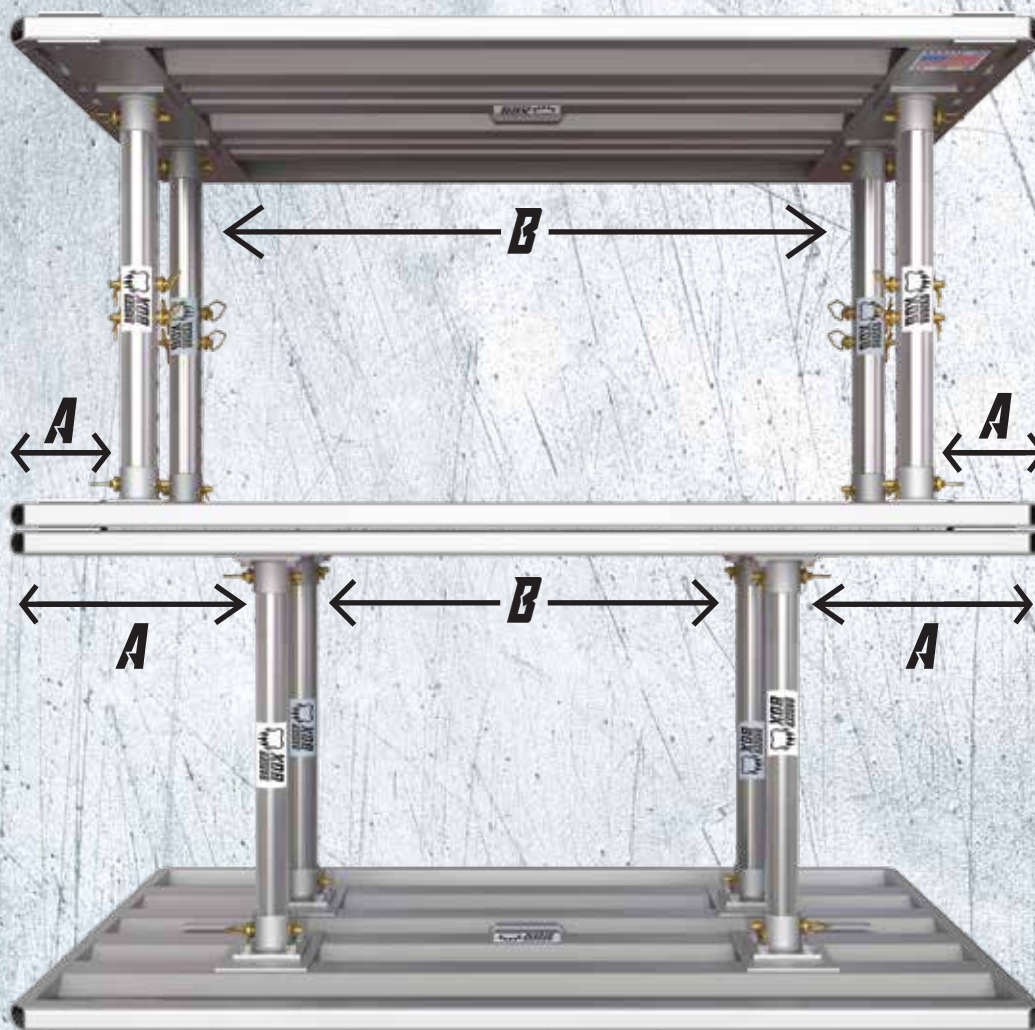

BADGER BOX SIZING

BADGER BOX SIZE	A <i>DISTANCE TO END OF PANEL</i>	B <i>DISTANCE BETWEEN SPREADERS</i>	WEIGHT	DEPTH <i>RATING IN C-60</i>
4x5 Badger Box	6"	40"	165 lbs	12
2x5 Badger Box	6"	40"	86 lbs	12
4x7 Badger Box	16"	45"	186 lbs	10
2x7 Badger Box	16"	45"	106 lbs	12
4x5 Badger Pro Series	6"	40"	170 lbs	12
2x5 Badger Pro Series	6"	40"	74 lbs	12
4x7 Badger Pro Series	6"	65"	210 lbs	14
2x7 Badger Pro Series	6"	65"	95 lbs	13